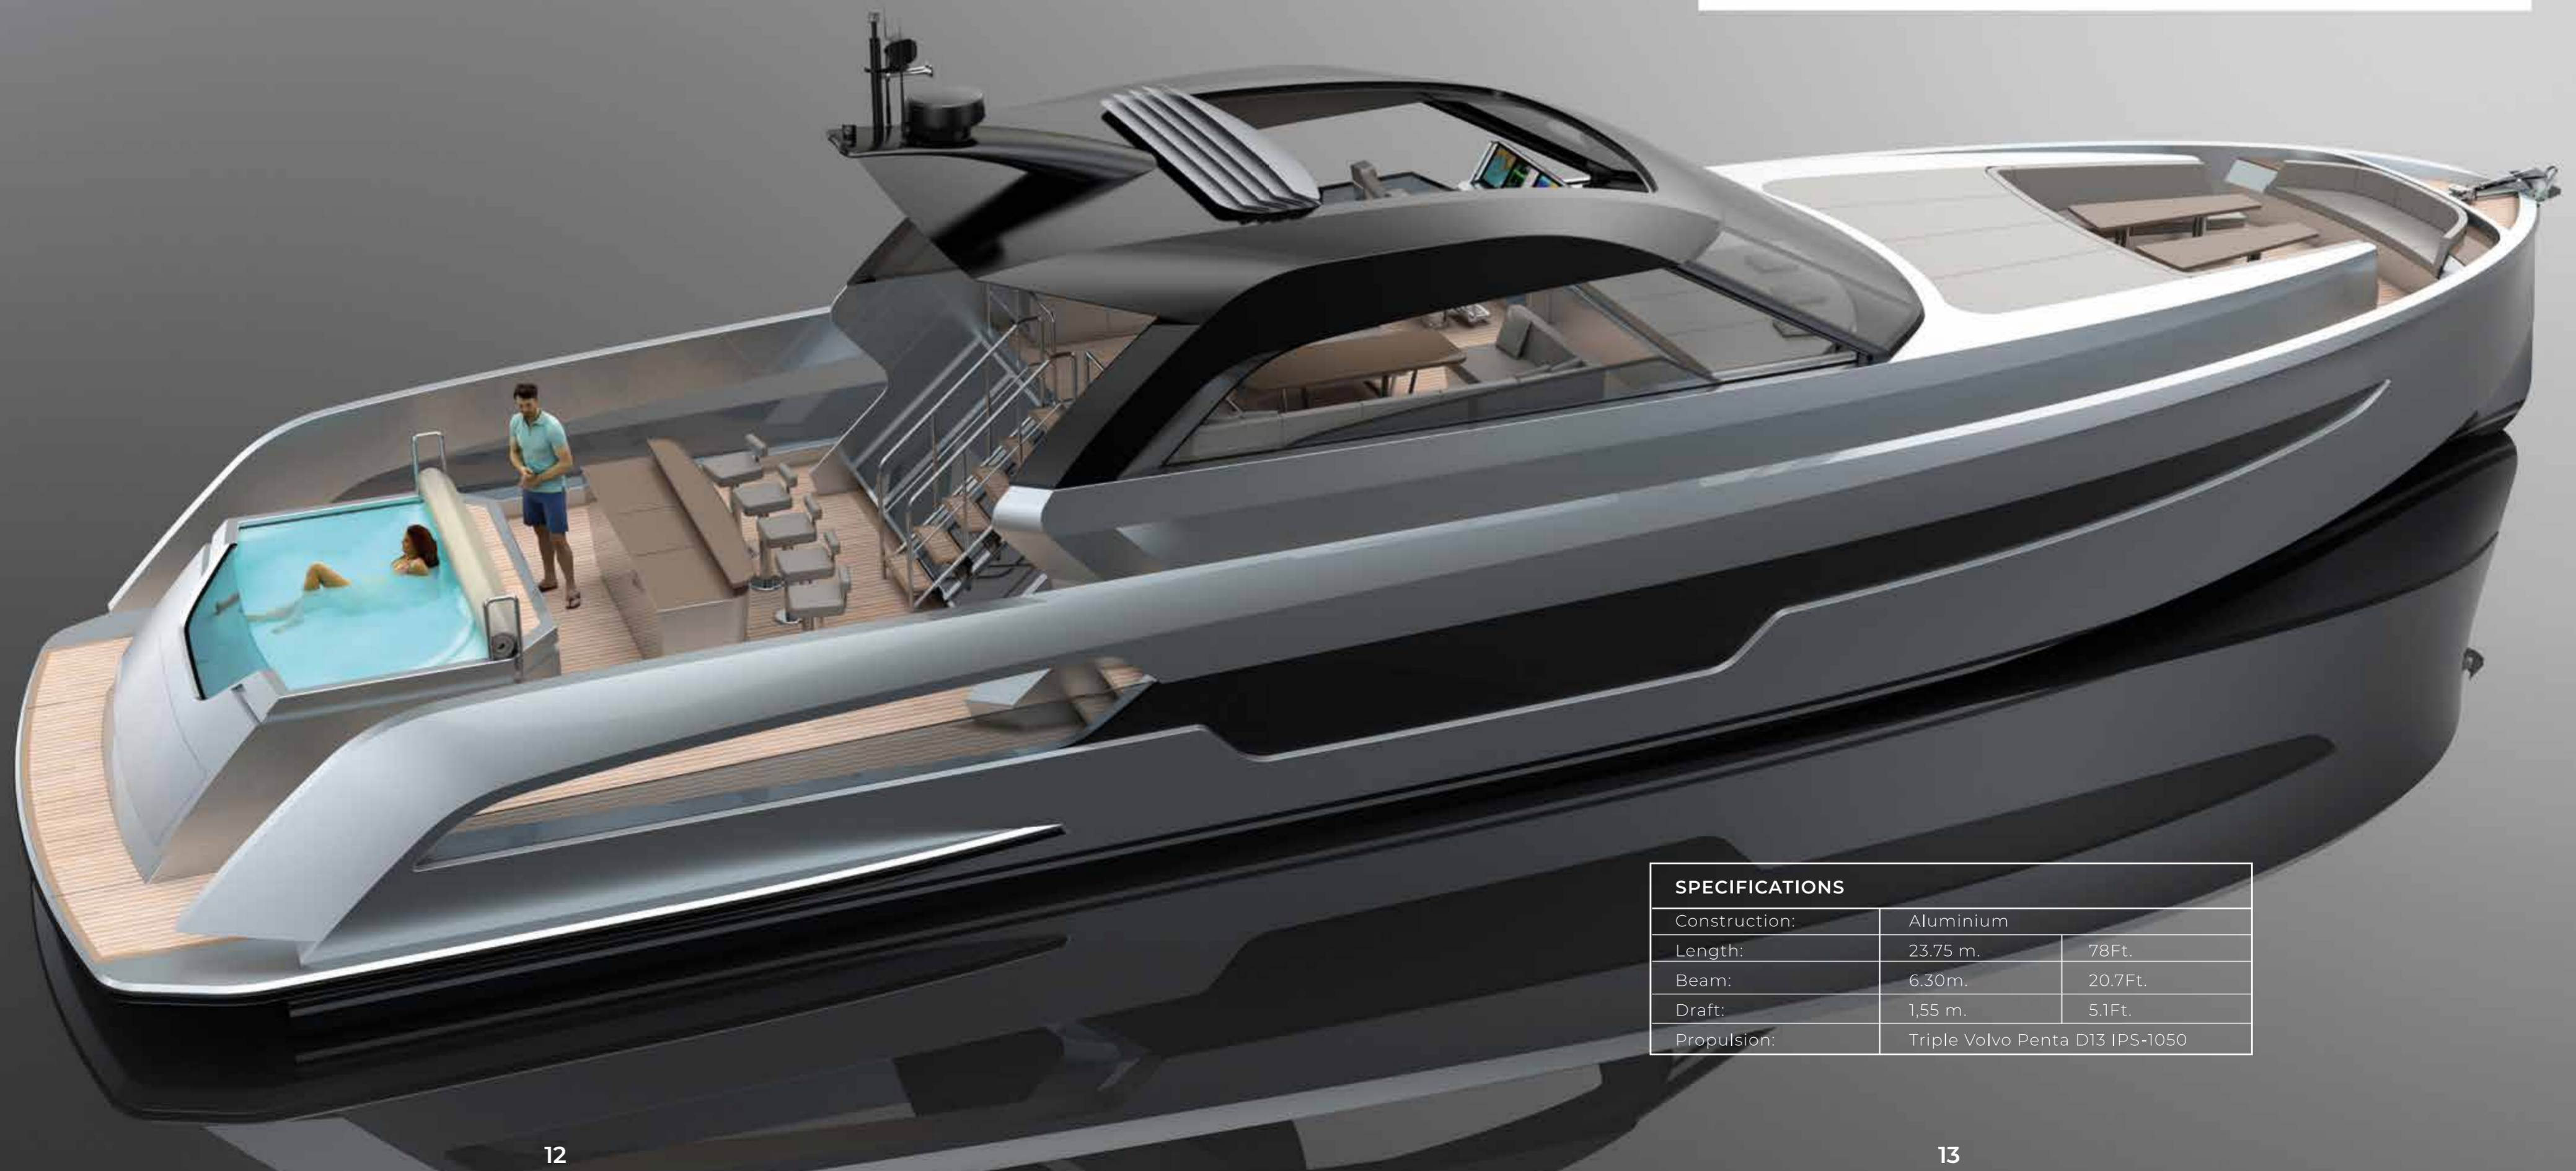

# ICONIC DA 53

info - specs:

SPECIFICATIONS		
Construction:	Aluminium	
Length	15,24 m.	50Ft.
Beam:	4,45m.	14.6Ft.
Draft:	1,35 m.	4.4Ft.
Propulsion:	Quad Mercury Verado V12 600 Hp	

DUTCH  
AMERICAN

photos  
info - specs:

# ICONIC DA 62 SUPERSPORTS

SPECIFICATIONS		
Construction:	Aluminium	
Length:	18,90 m.	62Ft.
Beam:	5,25m.	17.1Ft.
Draft:	1,50 m.	4.9Ft.
Propulsion:	Twin Volvo Penta D11 IPS-1050	
	Outboards possible	

DUTCH  
AMERICAN

# ICONIC DA 62 BEACHCLUB

photos  
info - specs:

SPECIFICATIONS		
Construction:	Aluminium	
Length:	18,76 m.	62Ft.
Beam:	5,21m.	17.1Ft.
Draft:	1,30 m.	4.3Ft.
Propulsion:	Twin Volvo Penta D11 IPS-950	

DUTCH  
AMERICAN

# ICONIC DA 75 SUPERSPORTS

SPECIFICATIONS		
Construction:	Aluminium	
Length:	23.75 m.	78Ft.
Beam:	6.30m.	20.7Ft.
Draft:	1,55 m.	5.1Ft.
Propulsion:	Triple Volvo Penta D13 IPS-1050	

DUTCH  
AMERICAN